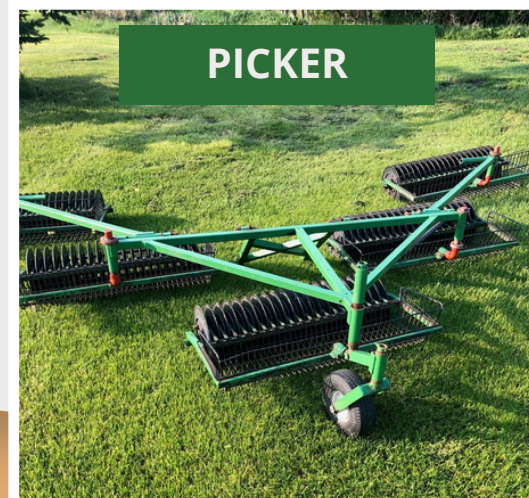

FOR SALE

RANGE PICKER, REELS & SAND & SEED BOTTLES

AVAILABLE

- Used picker unit (parts) **\$200**
- 8 spare (new) reels **\$300**
- 150 Used Club Car Sand & Seed Bottles **\$3.00 each**

CONTACT

Chris Hughes
Head Professional
(780) 448-1333
chris.hughes@edmontoncountryclub.com